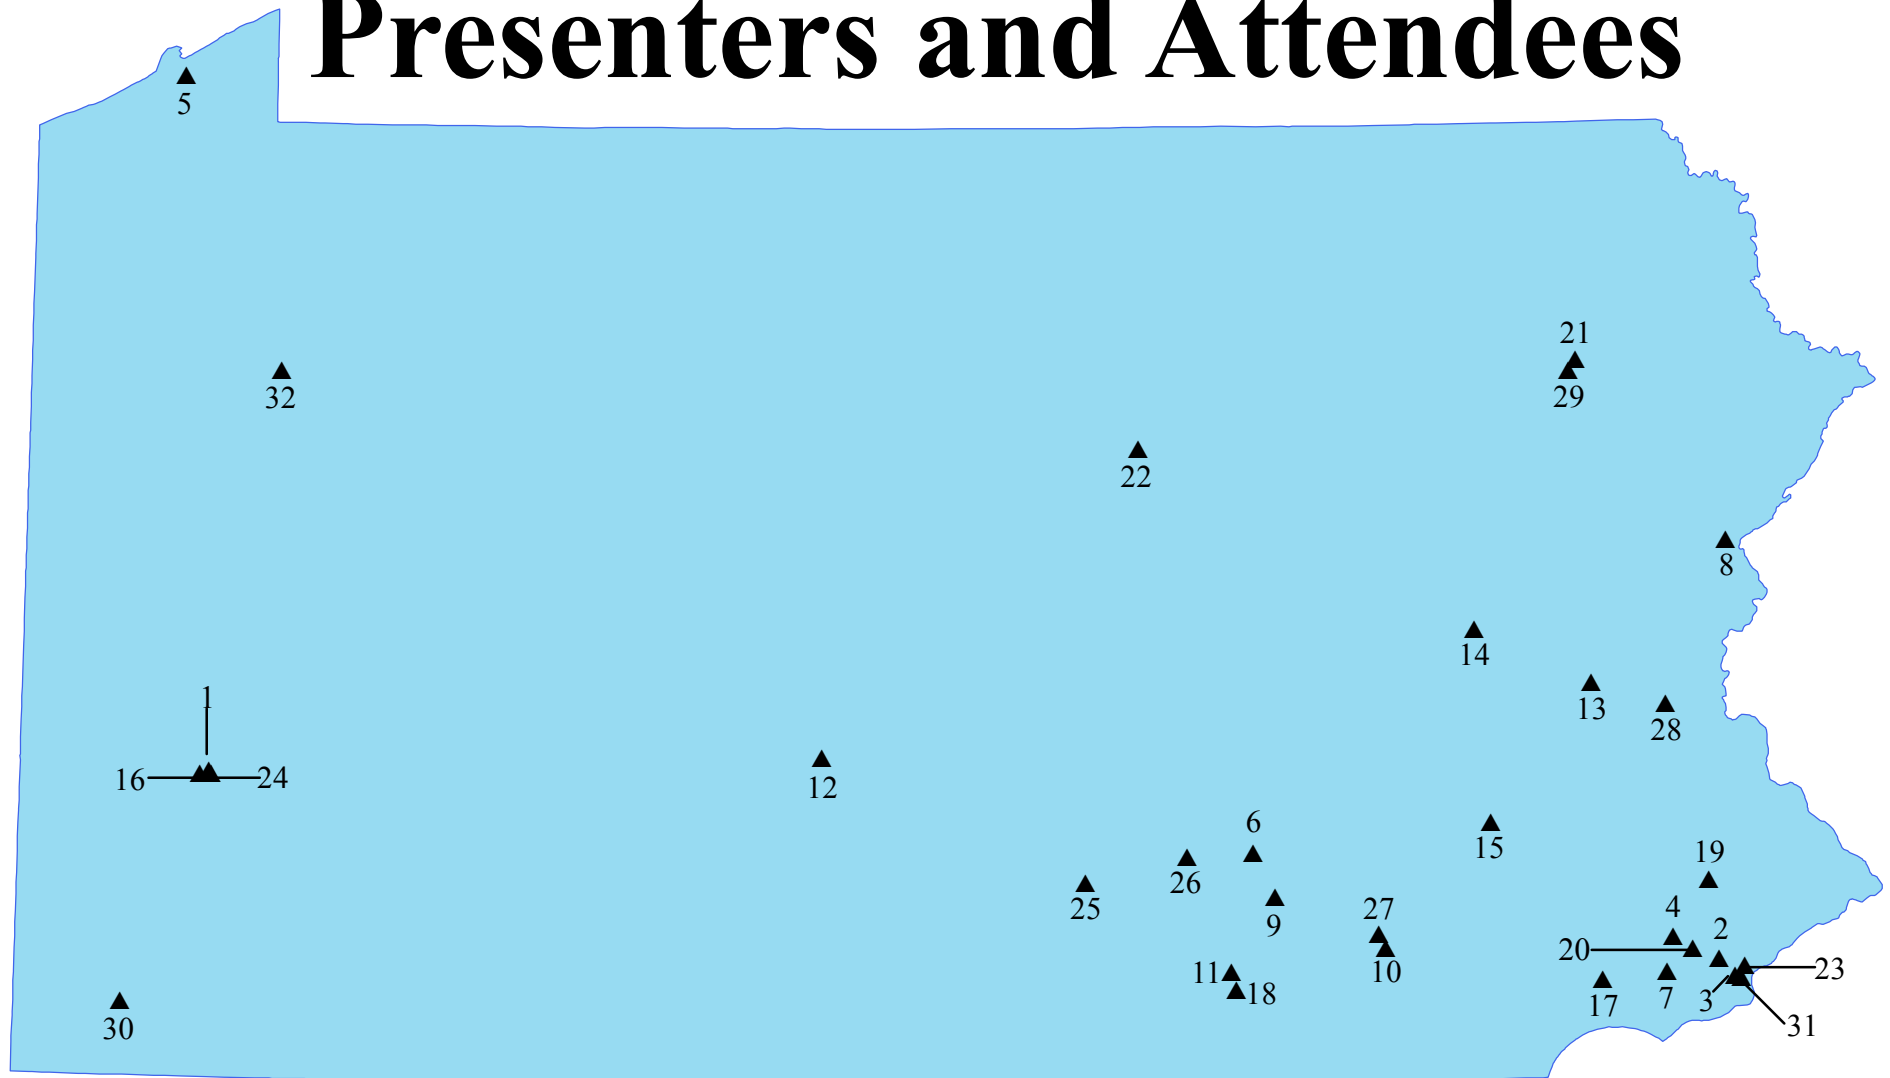

Presenters and Attendees

List of Presenters and Attendees

Presenters

1. Carolyn Komich Hare
2. □ St. Joseph's University
3. □ Drexel University
4. □ Eastern University
5. □ Mercyhurst College
6. □ Penn State Hershey

Attendees

7. □ Delaware County Community College
8. □ East Stroudsburg University
9. □ Elizabethtown College
10. □ HACC - Lancaster
11. □ HACC - York
12. □ Juniata College
13. □ LCCC - Carbon
14. □ LCCC - Schuylkill
15. □ Reading Area Community College

Attendees (Cont'd)

16. □ University of Pittsburgh
17. □ West Chester University
18. □ York College
19. □ Gwynedd-Mercy College
20. □ Harcum College
21. □ Marywood University
22. □ Pennsylvania College of Technology
23. □ Temple University Institute on Disabilities
24. □ Chatham University